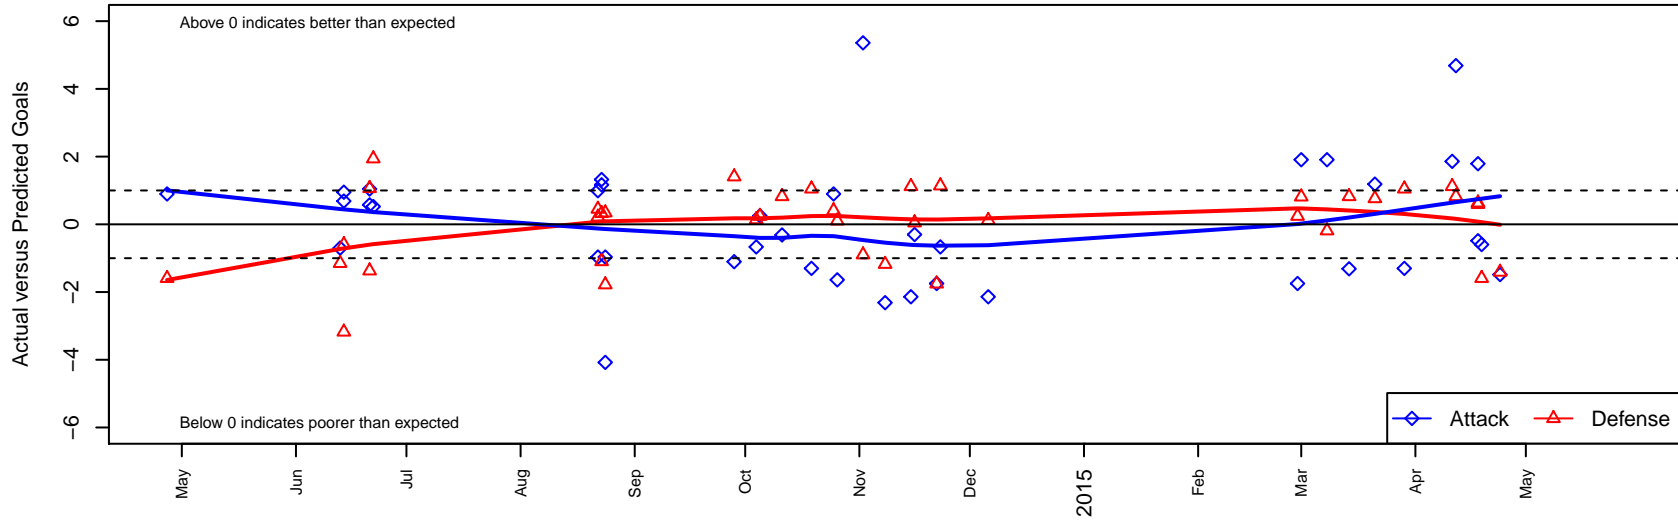

Normandy Park FC White B02

Normandy Park FC
 Normandy Park, WA
 B02 total strength=906
 attack=1.53 defense=1.37
 fall league = PSPL Premier U12
 spr league = Spr PSPL SuperLeague U12

alt names used:
 Normandy Park Football Club
 NORMANDY PARK FC NPFC 02B (WA)
 NPFC U11 White
 NPFC U11 WHITE
 Normandy Park FC '02 White
 Normandy Park FC '02 White
 NORMANDY PARK FC B02 (WA)

Venues played:
 2013 WA Cup BU11 Gold/Silver U11
 2014 Rainier Challenge Samba U12
 2014 US Club Regionals Super U11
 2014 REDAPT Cup Gold U12
 2014 PSPL Premier U12
 2014 Spr PSPL SuperLeague U12
 2014 WA Cup BU12 Gold/Platinum U12

Normandy Park FC White B02
 Dots are actual minus expected GF (blue circles) and GA (red triangles).
 Blue line is smoothed change in attack strength. Red is smoothed change in defense strength.

**attack and defense variance (black dot)
relative to other teams
and top 10 in region**