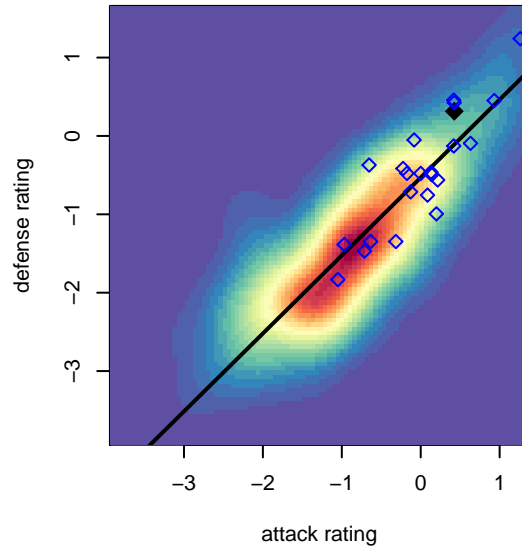

**attack and defense rating
relative to others at age
and all opponents in last 13 months**