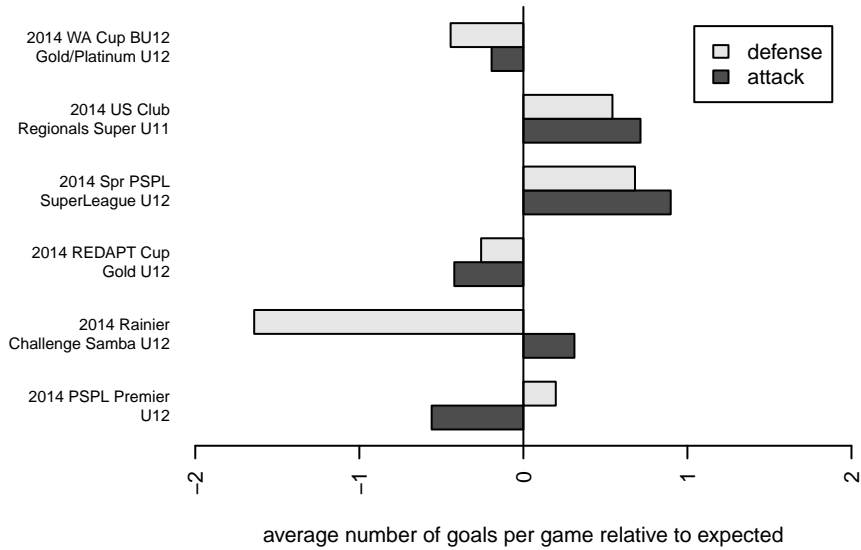

Performance relative to 13 month average