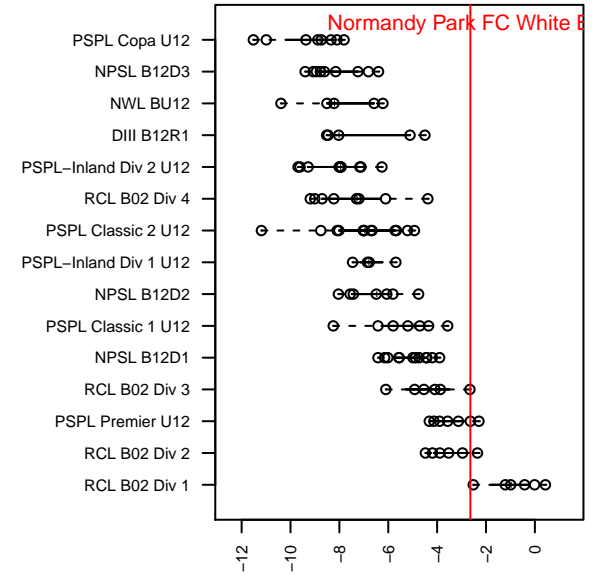

**attack and defense rating
relative to others at age
and all opponents in last 13 months**